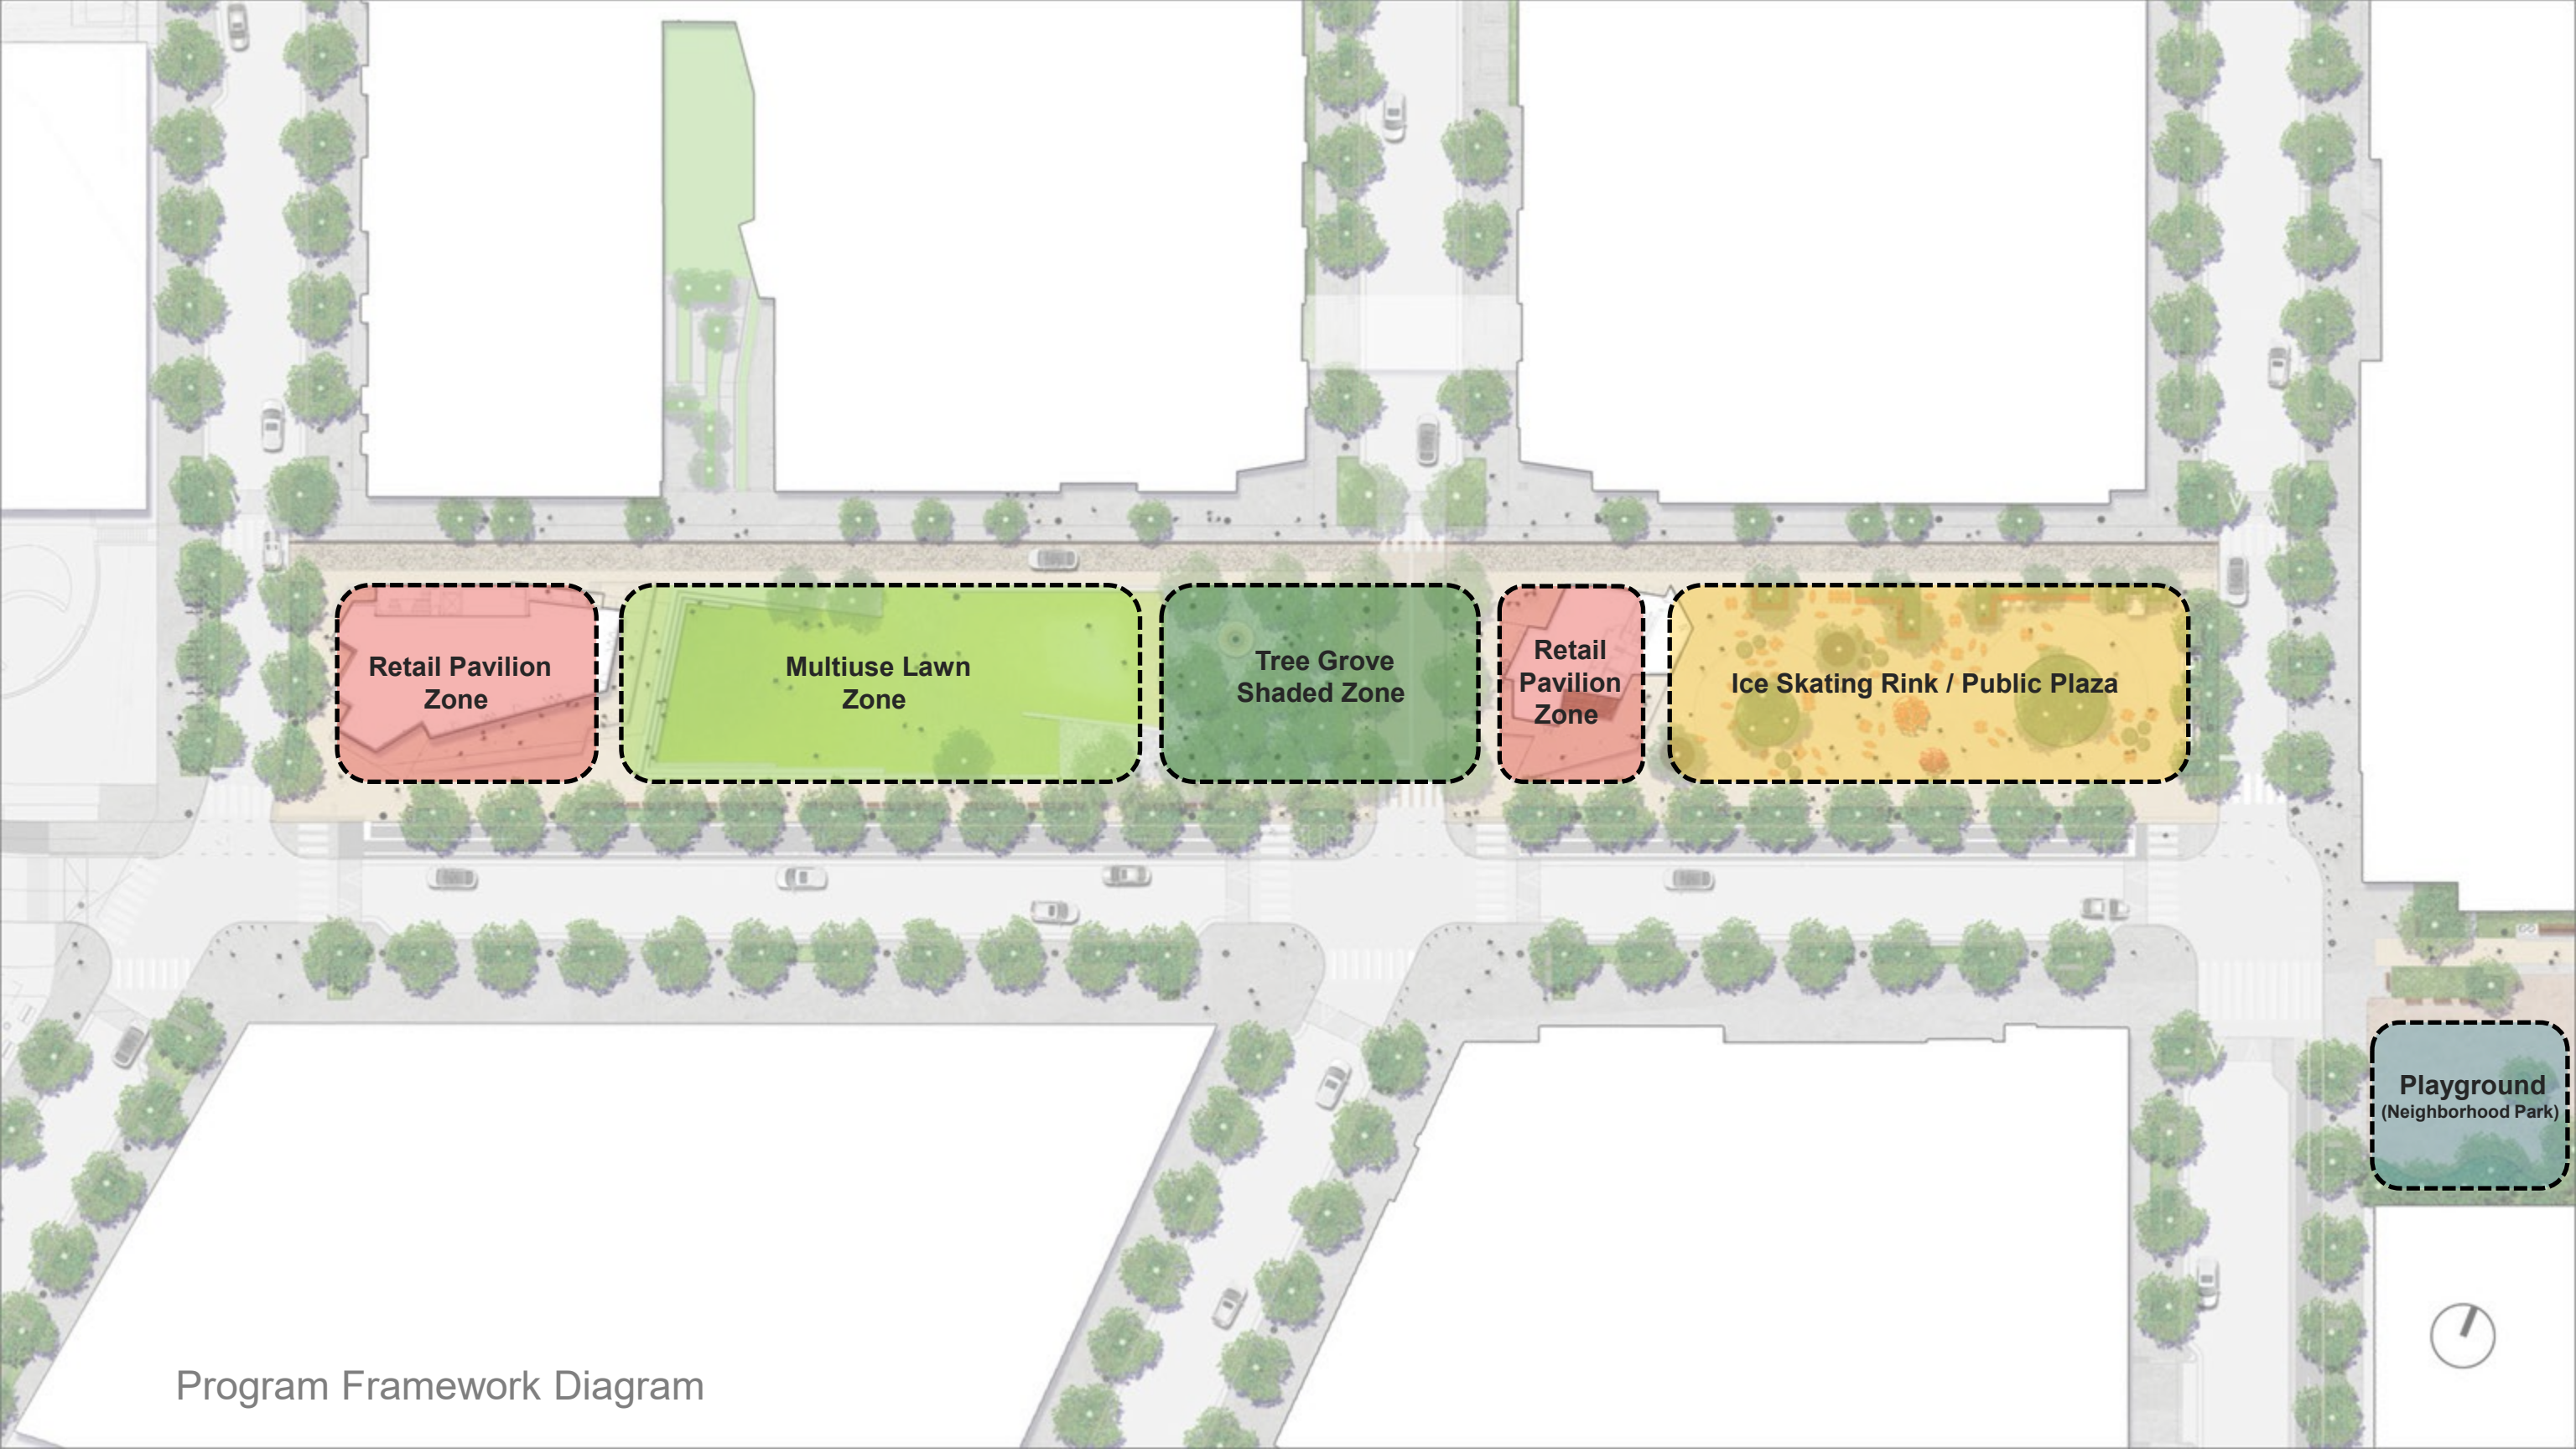

# Publicly Accessible Open Space

Required: 3.5 ac.  
Approved CDD: 3.78 ac.  
Current Plan: 4.00 ac.

**Retail Pavilion Zone**

**Multiuse Lawn Zone**

**Tree Grove Shaded Zone**

**Retail Pavilion Zone**

**Ice Skating Rink / Public Plaza**

**Playground**  
(Neighborhood Park)

Program Framework Diagram

**Retail Pavilion**

- Outdoor Café seating

**Tree Grove**

- Shaded seating area
- Interactive Placemakers
- Chess tables
- Fire Feature
- Range of seating types

**Urban Plaza (summer)**

- Planter pots (location 1)
- Fixed public seating
- Fixed placemakers
- Festive lighting

**Pop-up elements**

- Ping pong
- Corn hole
- Moveable furniture
- Fun seating

## Urban Plaza (summer)

- Planter pots (location 1)
- Fixed public seating
- Fixed placemakers
- Festive lighting
- Pop-up elements
- Ping pong
- Corn hole
- Moveable furniture
- Fun seating

Road 6

LANEWAY