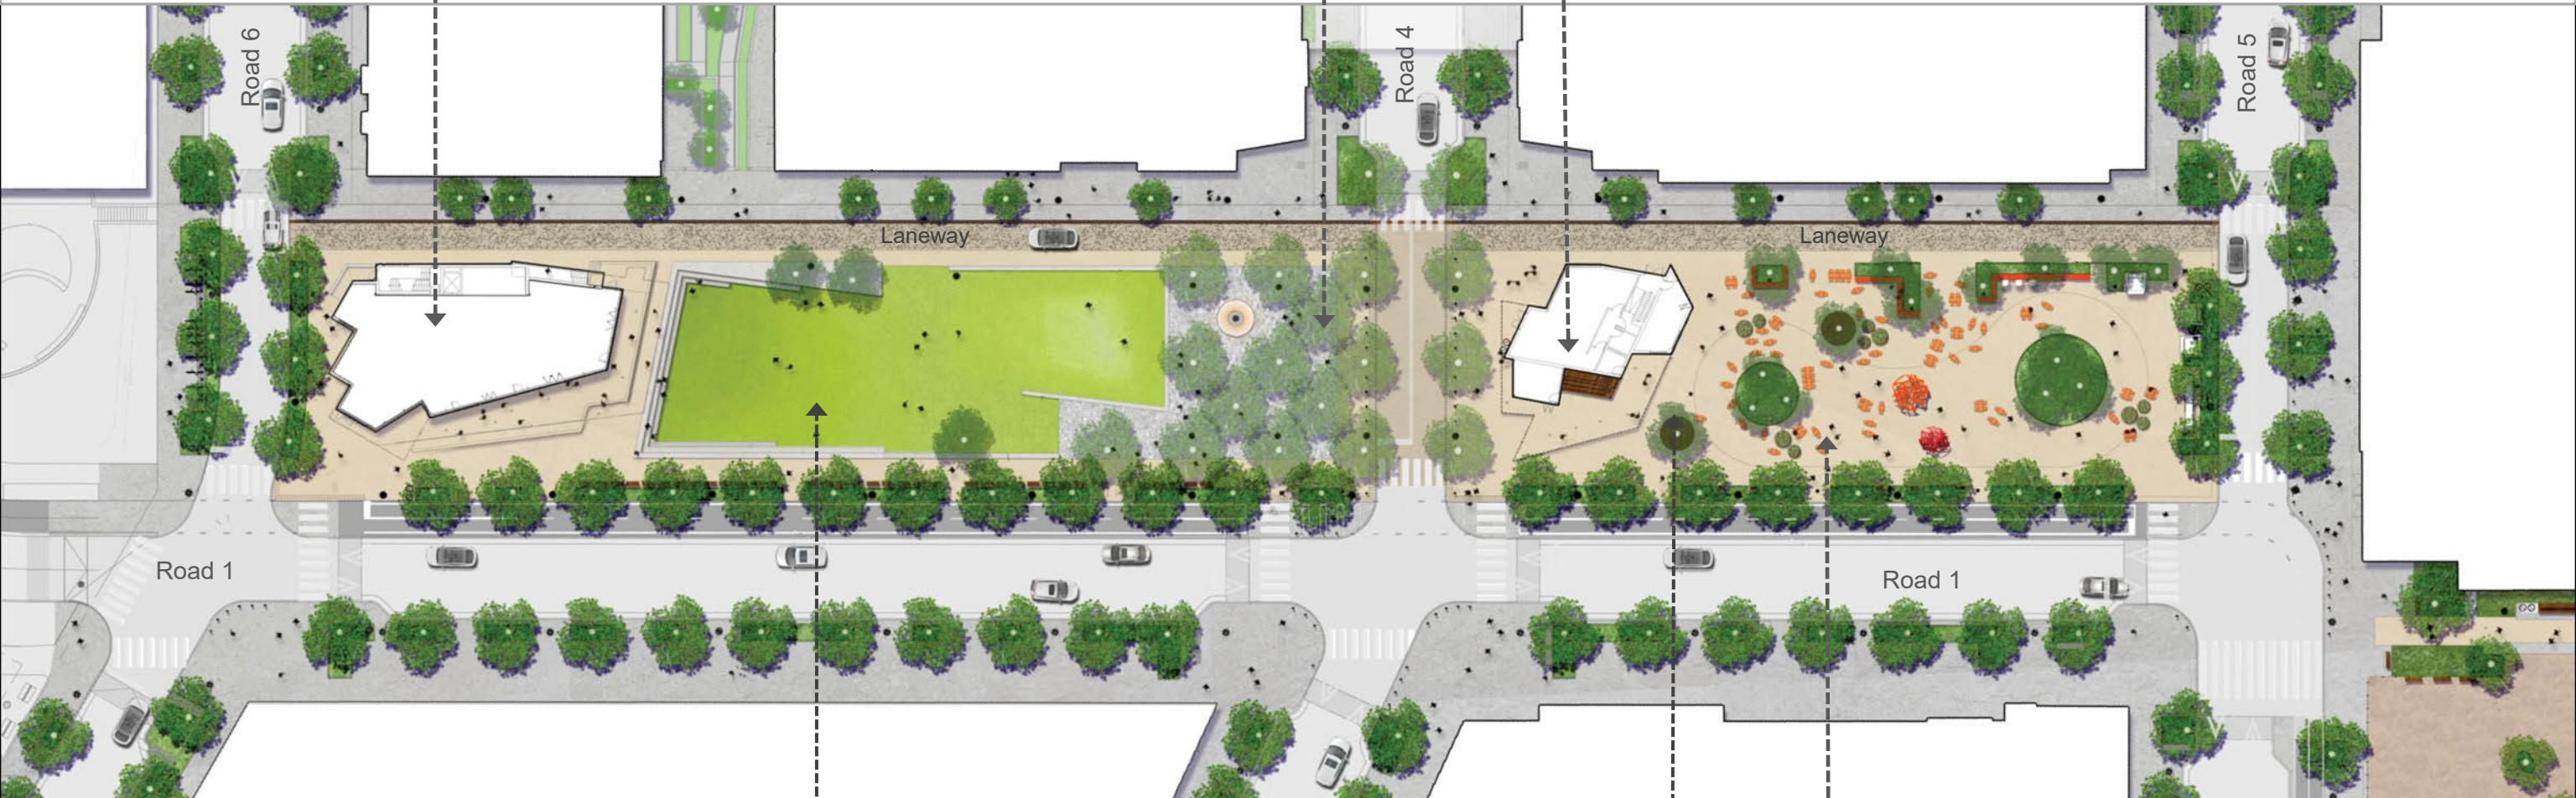

Summer

Retail Pavilion

- Outdoor Café seating

Tree Grove

- Shaded seating area
- Interactive Placemakers
- Chess tables
- Fire Feature
- Range of seating types

Retail Pavilion

- Café seating
- Public art (pavilion)

Multi-Use Lawn

- Non-programed use space
- Yoga/Boot Camp
- Lawn games
- Lawn seating for events
- Seating at edges

Urban Plaza (winter)

- Ice skating rink
- Planter pots (location 2)
- Fixed public seating
- Fixed placemakers
- Festive lighting

Urban Plaza (summer)

- Planter pots (location 1)
- Fixed public seating
- Fixed placemakers
- Festive lighting
- Pop-up elements
- Ping pong
- Corn hole
- Moveable furniture
- Fun seating