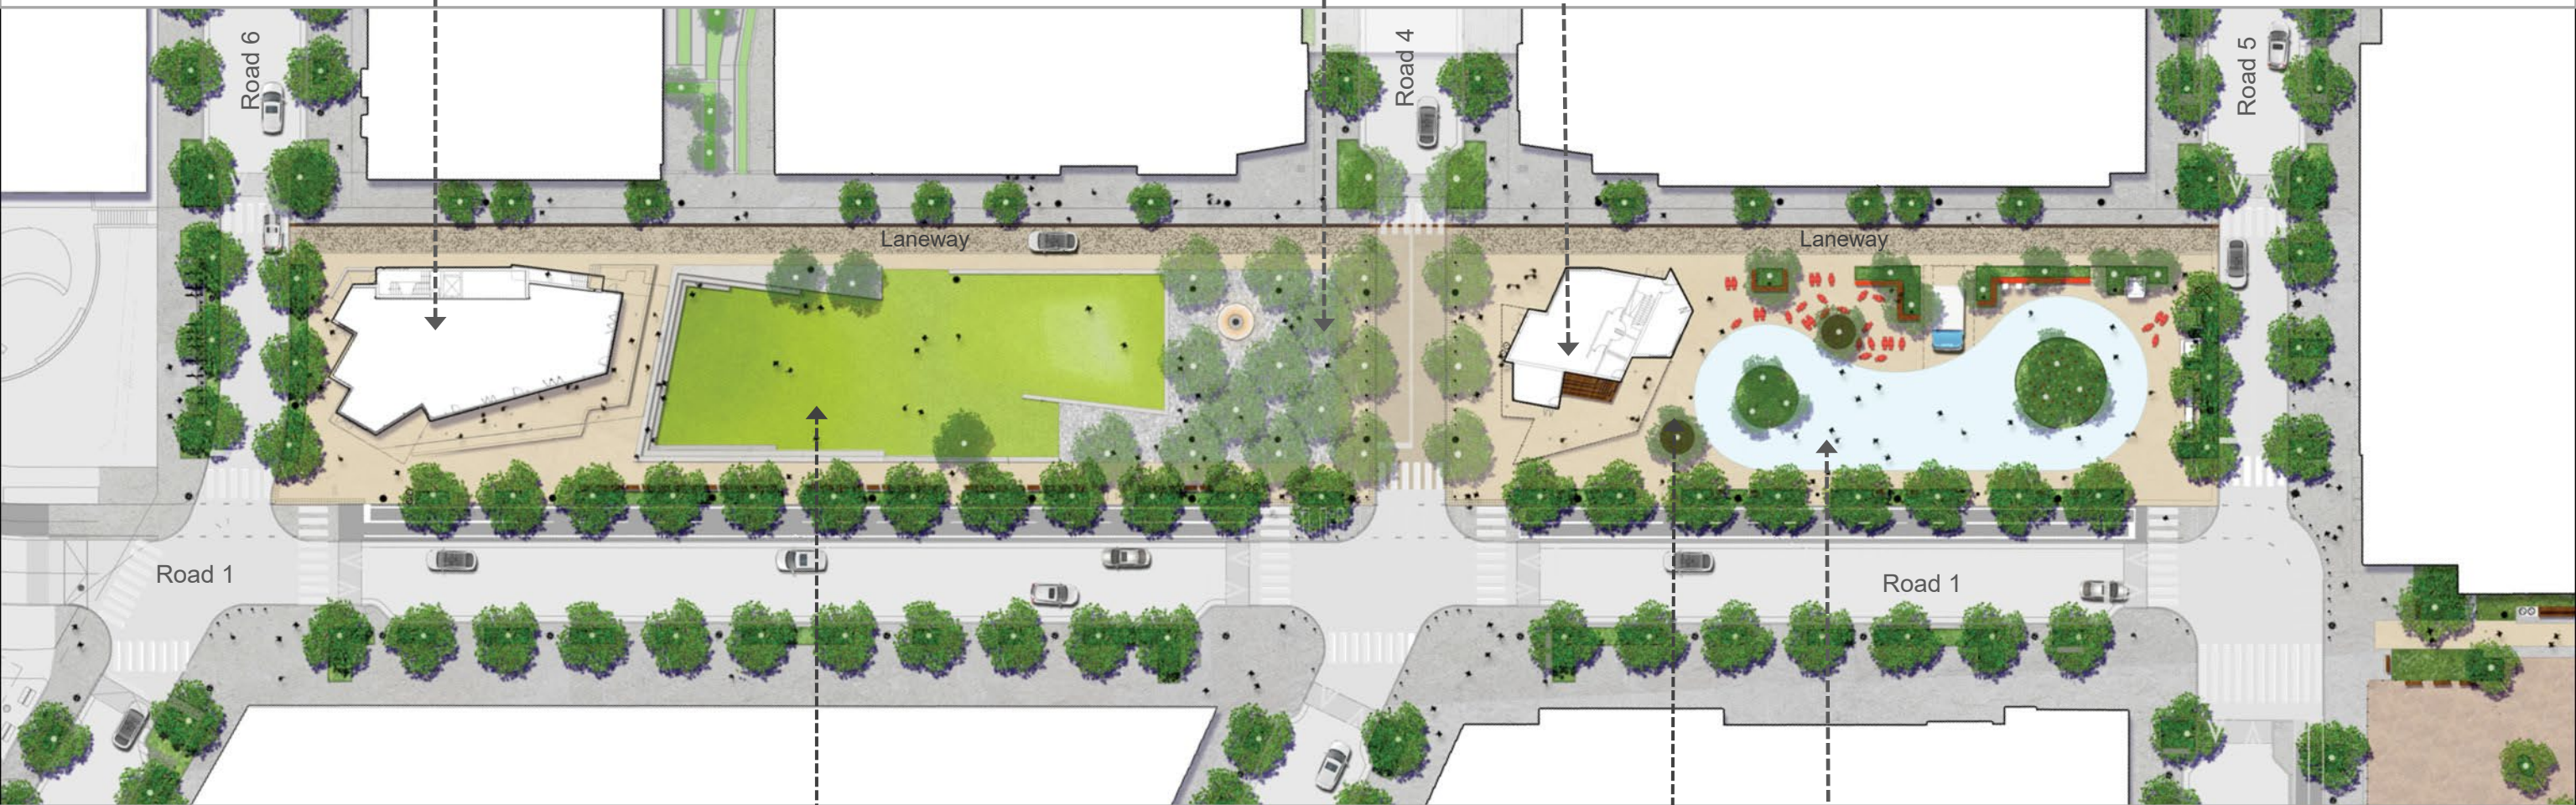

**Playground**  
(Neighborhood Park)

Program Framework Diagram

**Retail Pavilion**

- Outdoor Café seating

**Tree Grove**

- Shaded seating area
- Interactive Placemakers
- Chess tables
- Fire Feature
- Range of seating types

**Retail Pavilion**

- Café seating

**Multi-Use Lawn**

- Non-programed use space
- Yoga/Boot Camp
- Lawn games
- Lawn seating for events
- Seating at edges

**Urban Plaza (winter)**

- Ice skating rink
- Planter pots (location 2)
- Fixed public seating
- Fixed placemakers
- Festive lighting

**Urban Plaza (summer)**

- Planter pots (location 1)
- Fixed public seating
- Fixed placemakers
- Festive lighting

**Pop-up elements**

- Ping pong
- Corn hole
- Moveable furniture
- Fun seating

## Urban Plaza (summer)

- Planter pots (location 1)
- Fixed public seating
- Fixed placemakers
- Festive lighting
- Pop-up elements
- Ping pong
- Corn hole
- Moveable furniture
- Fun seating

Road 6

LANEWAY