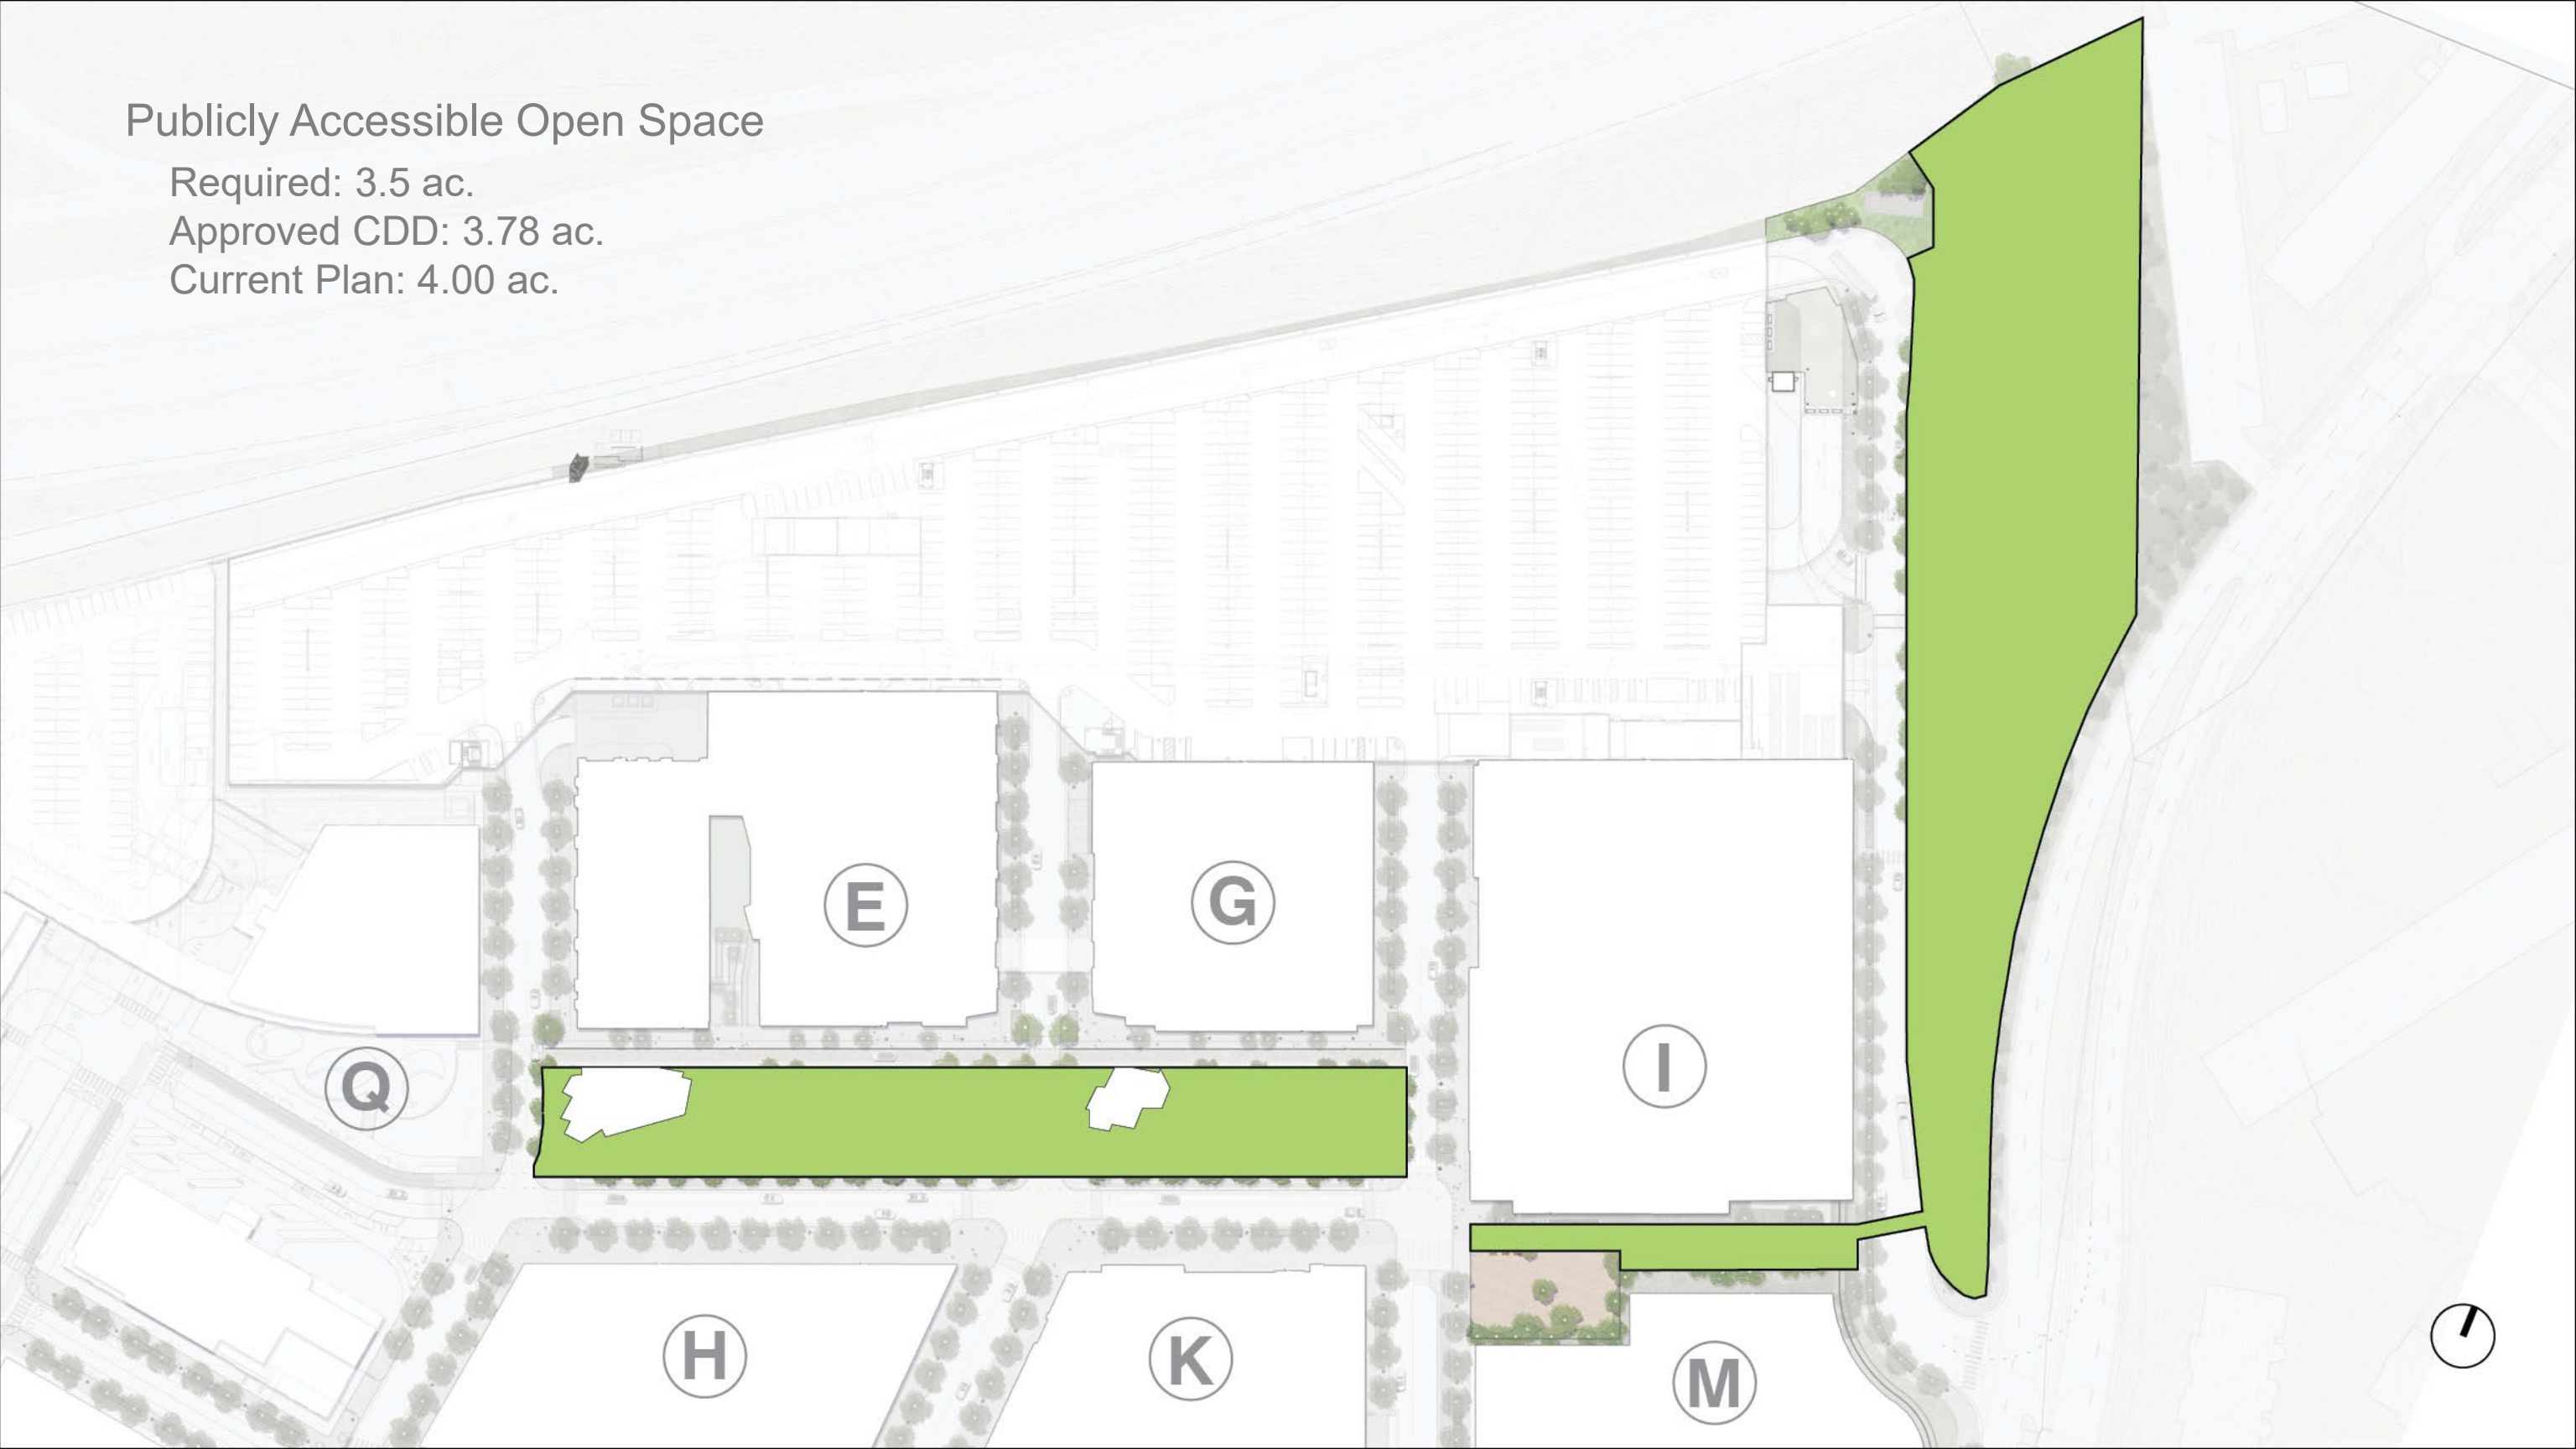

# Publicly Accessible Open Space

Required: 3.5 ac.  
Approved CDD: 3.78 ac.  
Current Plan: 4.00 ac.

**Retail Pavilion Zone**

**Multiuse Lawn Zone**

**Tree Grove Shaded Zone**

**Retail Pavilion Zone**

**Ice Skating Rink / Public Plaza**

**Playground**  
(Neighborhood Park)

Program Framework Diagram

**Retail Pavilion**

- Outdoor Café seating

**Tree Grove**

- Shaded seating area
- Interactive Placemakers
- Chess tables
- Fire Feature
- Range of seating types

**Urban Plaza (summer)**

- Planter pots (location 1)
- Fixed public seating
- Fixed placemakers
- Festive lighting

**Pop-up elements**

- Ping pong
- Corn hole
- Moveable furniture
- Fun seating

## Urban Plaza (summer)

- Planter pots (location 1)
- Fixed public seating
- Fixed placemakers
- Festive lighting
- Pop-up elements
- Ping pong
- Corn hole
- Moveable furniture
- Fun seating

Road 6

LANEWAY